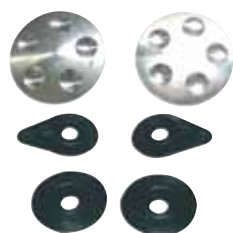

HTR SHELL (High Thermoplastic Resin) for a superior strokes-absorbent and a limited weight. **FASHIONABLE DESIGN** that fits to the newer scooters generation. **ERGONOMIC INNER LINING** designed with different density sections of material to ensure an excellent fit while putting it on and high level of comfort. **AERONAUTIC VISOR** for a total face protection. **ALUMINIUM** mounting pieces to fix the visor. **MICROMETRIC** buckle.

metal violet
33410042771

X=
TAGLIE / SIZES

1	2	3	4	5	6
XS	S	M	L	XL	XXL
54	56	58	60	62	63

white pearl
33410043211

sand metal
33410042141

metal black
33410042051

silver metal
33410042341

mat black
33410042081

OSBE
HELMETS

PASSIONE ITALIANA

NEW AERO RICAMBI

Trasparente A.G. 05

VISIERA

Specchio Argento 05

Fumé A.G. 05

Trasparente A.G. 06
Cod. 2833801

Specchio Argento 06
Cod. 2833834

Fumé A.G. 06
Cod. 2833802

KIT PLACCHE VISIERA

Cod. 28034011 (06)

OSBE
HELMETS

PASSIONE ITALIANA